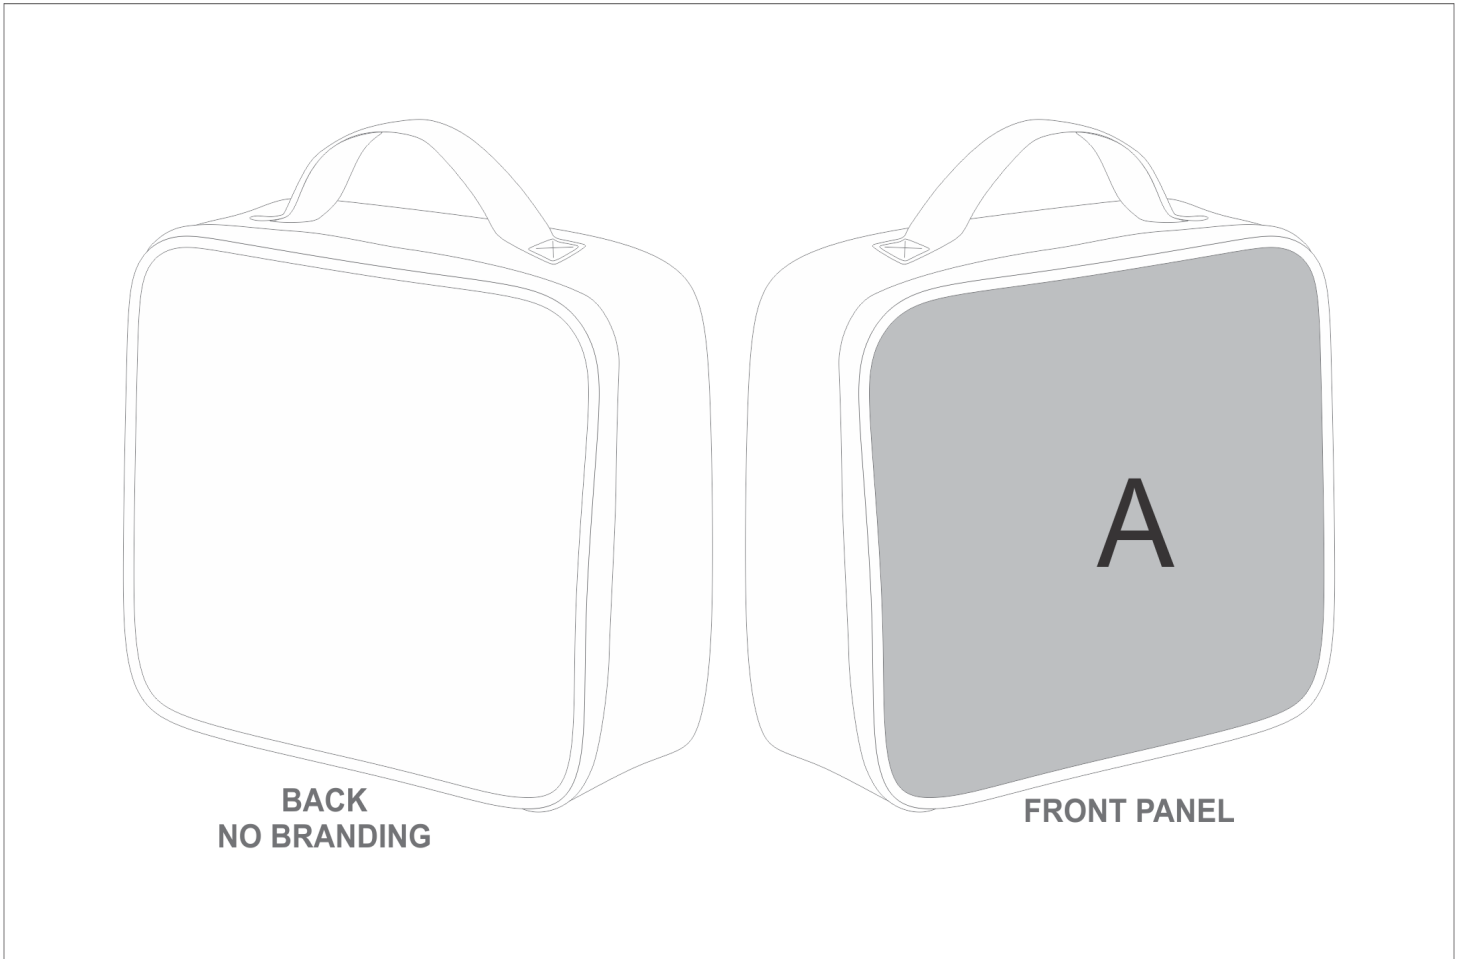

# SG-HP-30-G

PPS Hoppla Zephyr Lunch Cooler

## Need to know:

Includes 1-Position Sublimation (setup fees apply)

- Please Note: We cannot guarantee 100% logo Alignment on all Brandable Panels.

## Branding Options:

Position	Branding Method (Branding Code)	No. of Colours	Dimension
A	Custom Sublimation A (CPSUB-A)	Full Colour	255mm wide x 218mm high